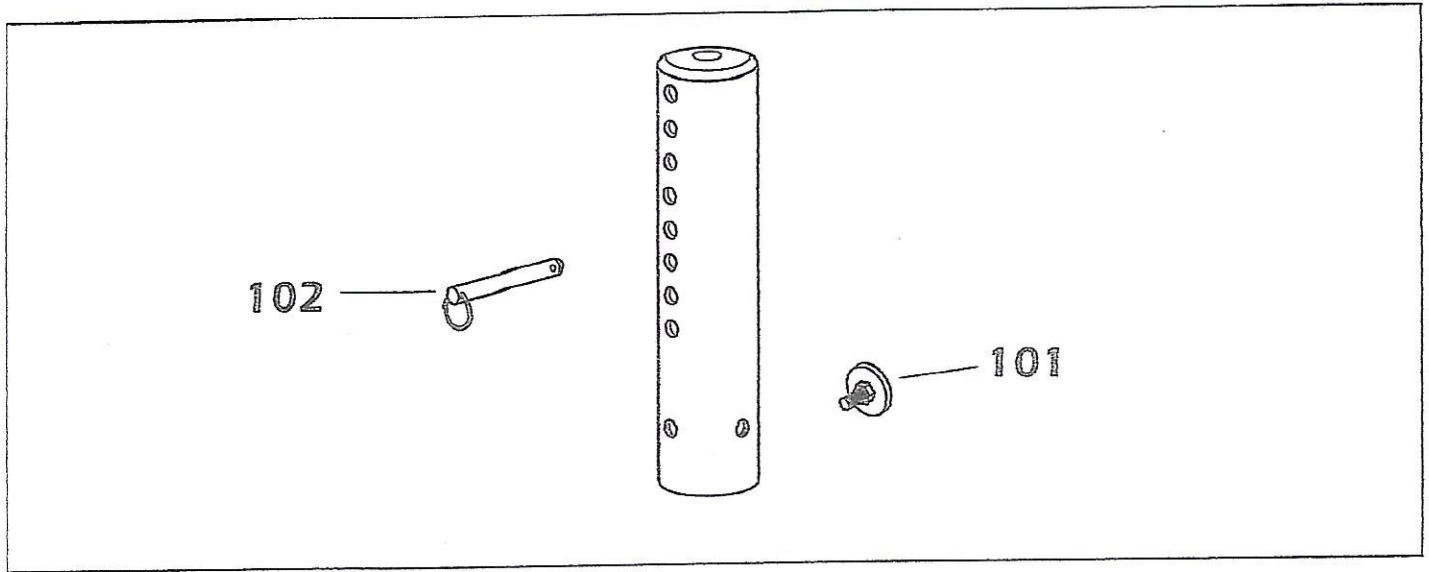

ATC Extension Cap

ATC Extension Cap

| No. | Part No. | Description | #/Unit |
|-----|----------|------------------------------|--------|
| 101 | A400-B | Steady Knob | 2 |
| 102 | 6870 | 1/2" x 3-1/2" Cotterless Pin | 1 |