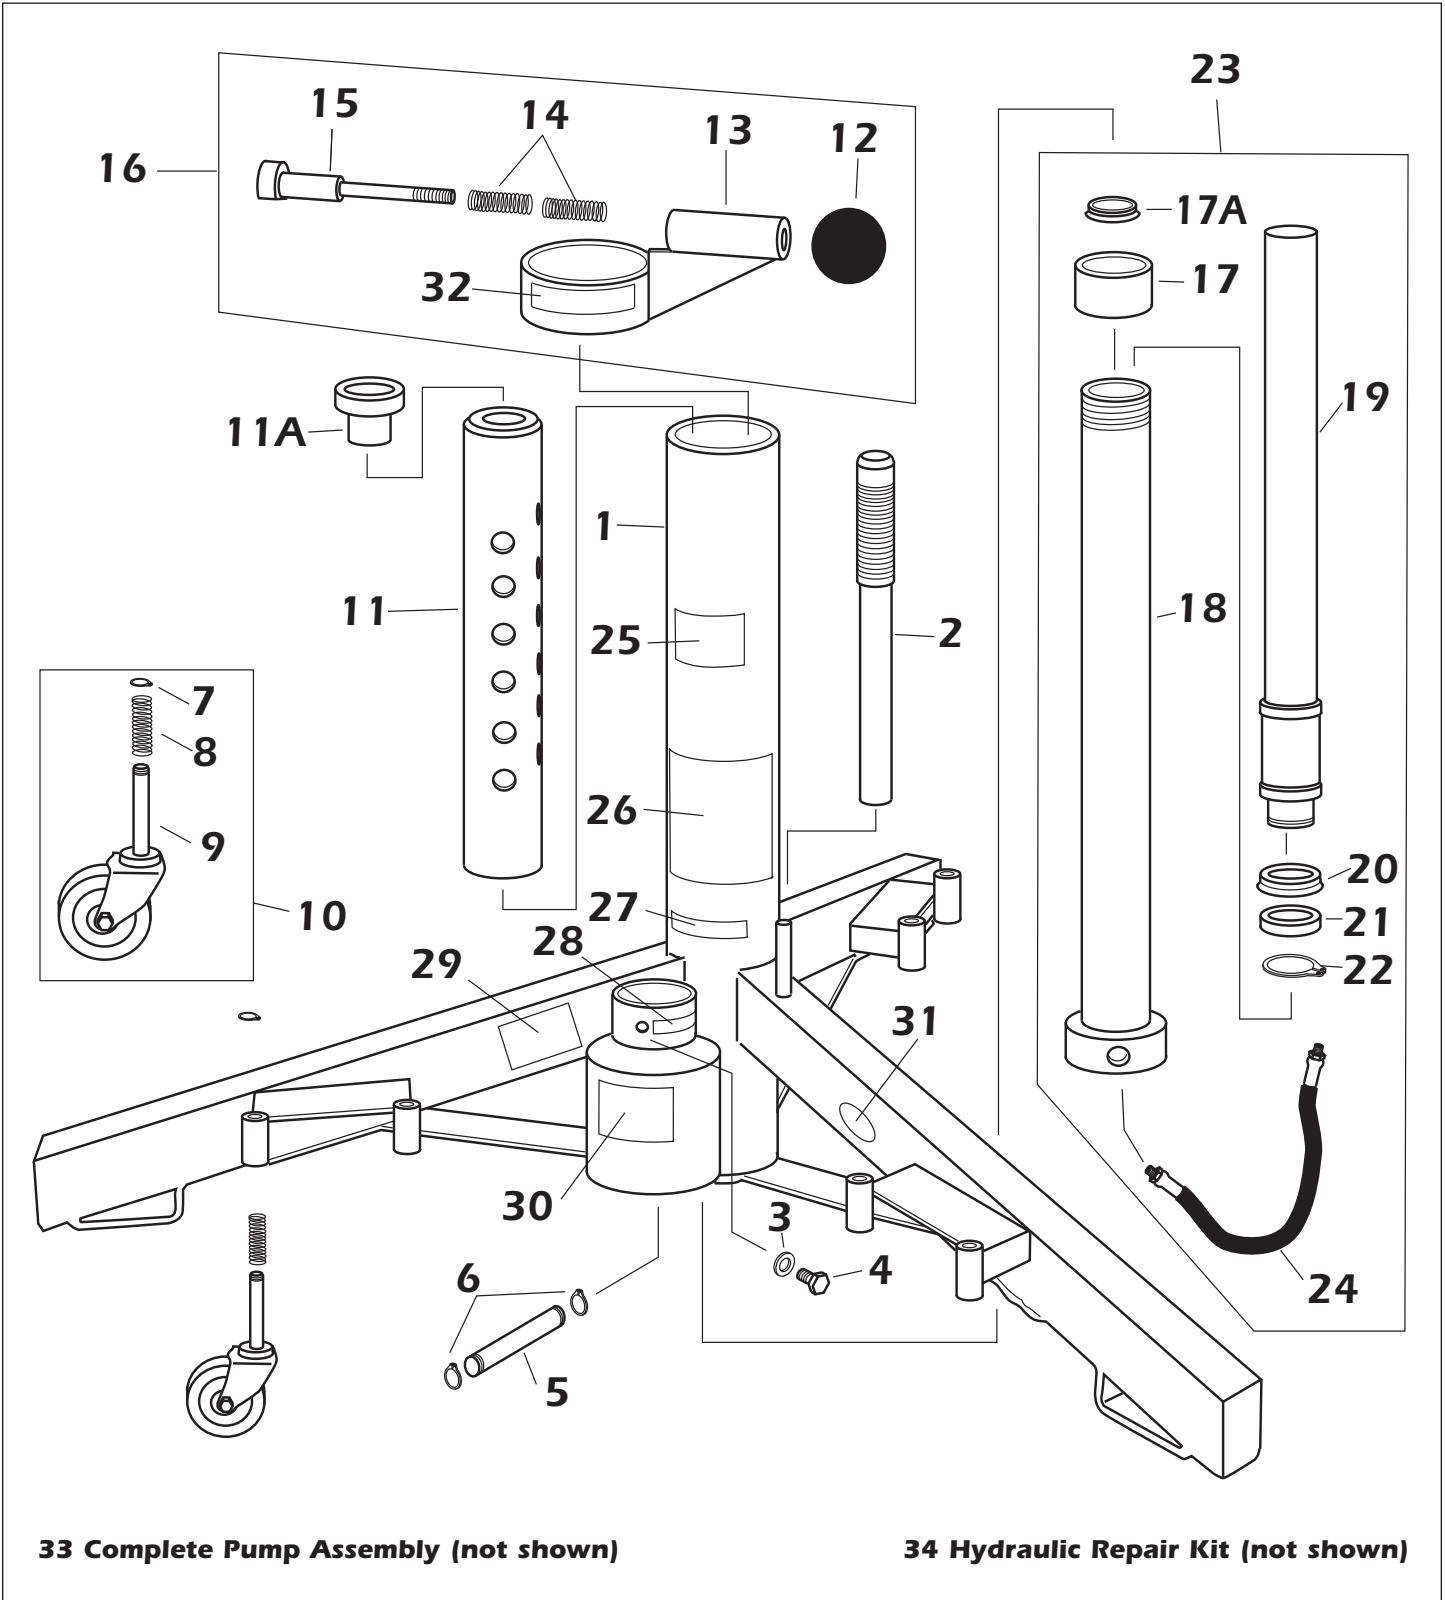

A700 Series TriTask Aircraft Jacks

Parts List

July 1, 2017

33 Complete Pump Assembly (not shown)

34 Hydraulic Repair Kit (not shown)

Parts List

A722, A725, A728, A734, A740, A755 and A760 TriTask Aircraft Jacks

No.	Part No.	Models	Description	#/Unit
1	A322B-B	A722B and A722C	Frame Weldment (not available)	1
1	A325B-B	A725B and A725C	Frame Weldment (not available)	1
1	A328B-B	A728B	Frame Weldment (not available)	1
1	A328C-B	A728C	Frame Weldment (not available)	1
1	A334B-B	A734B	Frame Weldment (not available)	1
1	A334C-B	A734C	Frame Weldment (not available)	1
1	A340C-B	A740C	Frame Weldment (not available)	1
1	A355C-B	A755C	Frame Weldment (not available)	1
1	A360A-B	A760A	Frame Weldment (not available)	1
2	EX-16	All Models	Extension Handle	1
3	5400	All Models	Teflon Washer	1
4	6235	All Models	Oil Fill Bolt	1
5	A300-19	All Models	Cylinder Retention Pin	1
6	6710	All Models	.75" Snap Rings	2
7	6700	All Models except A755C	.5" Snap Rings	6
7	6700	A755C	.5" Snap Rings	12
8	7430	All Models except A755C	Caster Spring	6
8	7430	A755C	Caster Spring	12
9	7215	All Models except A755C	Caster	6
9	7215	A755C	Caster	12
10	CWAC-A	All Models except A755C	Caster Assembly (complete)	6
10	CWAC-A	A755C	Caster Assembly (complete)	12
11	AT72222	A722B or A722C	Inner Slide Tube	1
11	AT72525	A725B or A725C	Inner Slide Tube	1
11	AT72828	A728B or A728C	Inner Slide Tube	1
11	AT73434	A734B or A734C	Inner Slide Tube	1
11	AT74040	A740C	Inner Slide Tube	1
11	AT75555	A755C	Inner Slide Tube	1
11	AT75560	A760A	Inner Slide Tube	1
11A	AT-JPR2	All Models	Jacking Point Reciever	1
12	6180	All Models	Pull Knob	1
13	A300-E	All Models	Lock Pin Housing	1
14	7420	All Models	Spring	1
15	A300-24	All Models	Safety Lock Pin	1
16	A300-EA	All Models	Lock Pin Assembly (complete)	1
17	D150-2	A760A	Hydraulic Cylinder Cap	1
17	D175-2	All Models ending with B	Hydraulic Cylinder Cap	1
17	D-200-2	All Models ending with C	Hydraulic Cylinder Cap	1
17A	5310	All Models ending with B	Piston Wiper Ring (1-1/2")	1
17A	5312	All Models ending with C	Piston Wiper Ring (1-3/4")	1
18	CW-A322B	A722B	Cylinder Weldment (only)	1
18	CW-A722C	A722C	Cylinder Weldment (only)	1
18	CW-A325B	A725B	Cylinder Weldment (only)	1
18	CW-A725C	A725C	Cylinder Weldment (only)	1
18	CW-A328B	A728B	Cylinder Weldment (only)	1
18	CW-A728C	A728C	Cylinder Weldment (only)	1
18	CW-A334B	A734B	Cylinder Weldment (only)	1
18	CW-A334C	A734C	Cylinder Weldment (only)	1
18	CW-A340C	A740C	Cylinder Weldment (only)	1
18	CW-A355C	A755C	Cylinder Weldment (only)	1
18	CW-A360A	A760A	Cylinder Weldment (only)	1