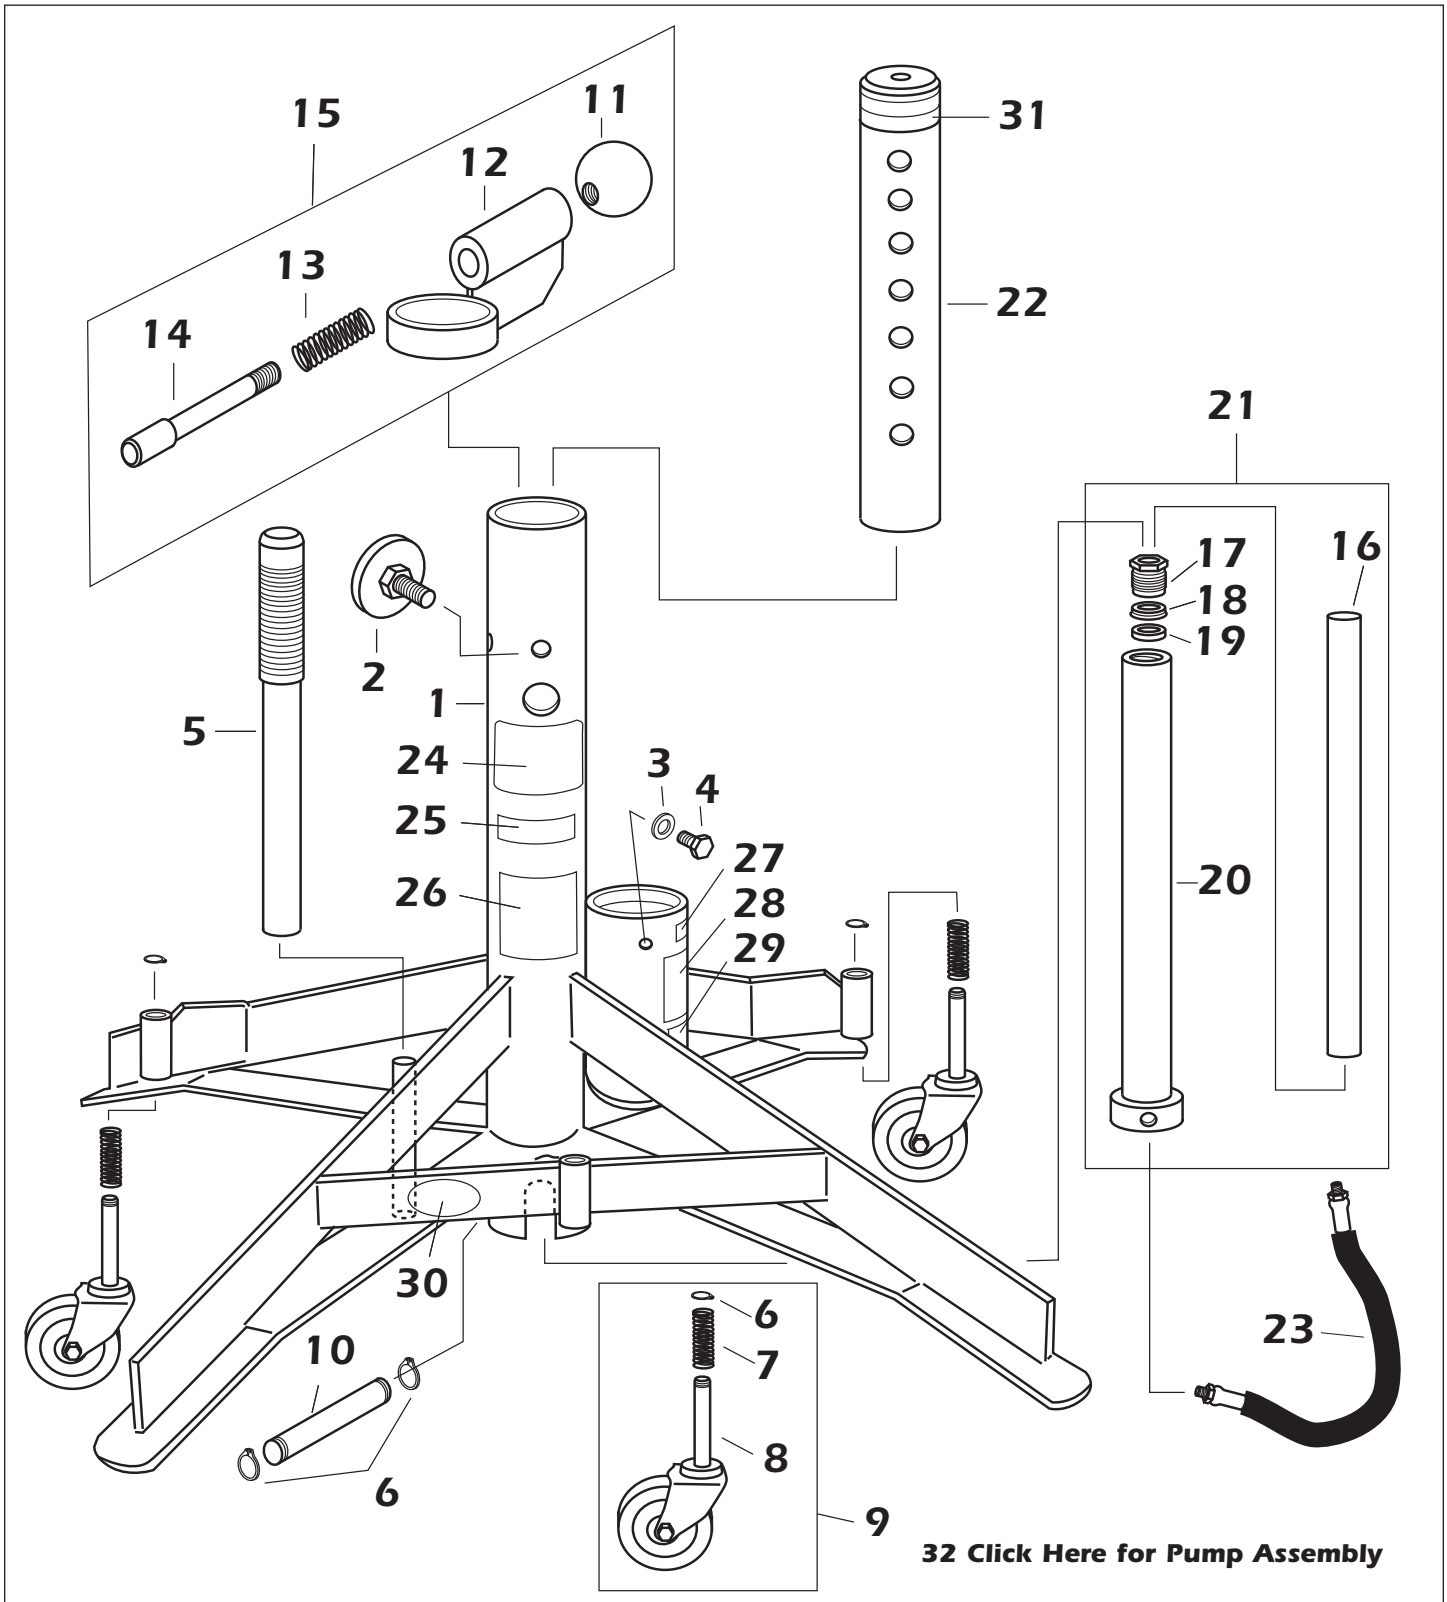

A400 4-Leg Series Aircraft Jacks & Accessories

A422, A427, A434, A-5 and A-6 Aircraft Jacks

November 2010

Parts List

A-5, A-6, A422, A427 and A434 Aircraft Jacks

No.	Part No.	Description	#/Unit
1	A422-A	Frame Weldment (for A422 or A-5)	1
1	A427-A	Frame Weldment (for A427)	1
1	A434-A	Frame Weldment (for A434 or A-6)	1
2	A400-B	Steady Knob	2
3	5400	Teflon Washer	1
4	6235	Reservoir Fill Bolt	1
5	EX-16	Extension Handle	1
6	6700	Snap Rings	5
7	7430	Caster Spring	3
8	7215	Caster	3
9	CWAC-A	Caster Assembly	3
10	A400-10	Cylinder Retaining Pin	1
11	6180	Pull Knob	1
12	A400-L	Lock Pin Housing	1
13	7420	Spring	1
14	9708	Lock Pin	1
15	A400-LPA	Lock Pin Assembly	1
16	RS-A422	Hydraulic Piston (for A422 or A-5)	1
16	RS-A427	Hydraulic Piston (for A427)	1
16	RS-A434	Hydraulic Piston (for A434 or A-6)	1
17	D100-6VEE	Gland Nut	1
17*	D100-6	Gland Nut	1
18	HSS-150	Hydraulic Vee Seal Set	1
18*	5031	Hydraulic Square Seal	1
19	D100-7VEE	Male Seal Adapter	1
19*	D100-7	Seal Spacer	1
20	RC-A422	Hydraulic Cylinder (only)(for A422 or A-5)	1
20	RC-A427	Hydraulic Cylinder (only)(for A427)	1
20	RC-A434	Hydraulic Cylinder (only) (for A434 or A-6)	1
21	MR-A422	Hydraulic Cylinder Assembly (for A422 or A-5)	1
21	MR-A427	Hydraulic Cylinder Assembly (for A427)	1
21	MR-A434	Hydraulic Cylinder Assembly (for A434 or A-6)	1
22	AT42222	Slide Tube (for A422 or A-5)	1
22	AT42727	Slide Tube (for A427)	1
22	AT43434	Slide Tube (for A434 or A-6)	1
23	MH-18	Hose Assembly	1
24	8020	A/C Inspection Hole Sticker	1
25	8120	6,000# Capacity Sticker	1
26	8005	MHC Corporate Decal	1
27	8050	Oil Level Sticker	1
28	8051	Oil Instruction Sticker	1
29	8040	Product Service Sticker	1
30	7890	Brass Tag with Rivets	1
31	8022	AT422xx Caution Label (for A422 or A-5)	1
31	8019	AT427xx Caution Label (for A427)	1
31	8023	AT434xx Caution Label (for A434 or A-6)	1
32	MP-22AP	Pump Assembly (for A422, A427 & A-5) (not shown)	1
32	MP-23AP	Pump Assembly (for A434 or A-6) (not shown)	1
33	K-150A	Hydraulic Repair Kit (not shown)	1
33*	K-150B	Hydraulic Repair Kit (not shown) (includes pump repair kit items plus HSS-150 above)	1

* Order for all A422's, A427's & A434's. Also for A-5's with serial numbers above 6416 and A-6's with serial numbers above 5117