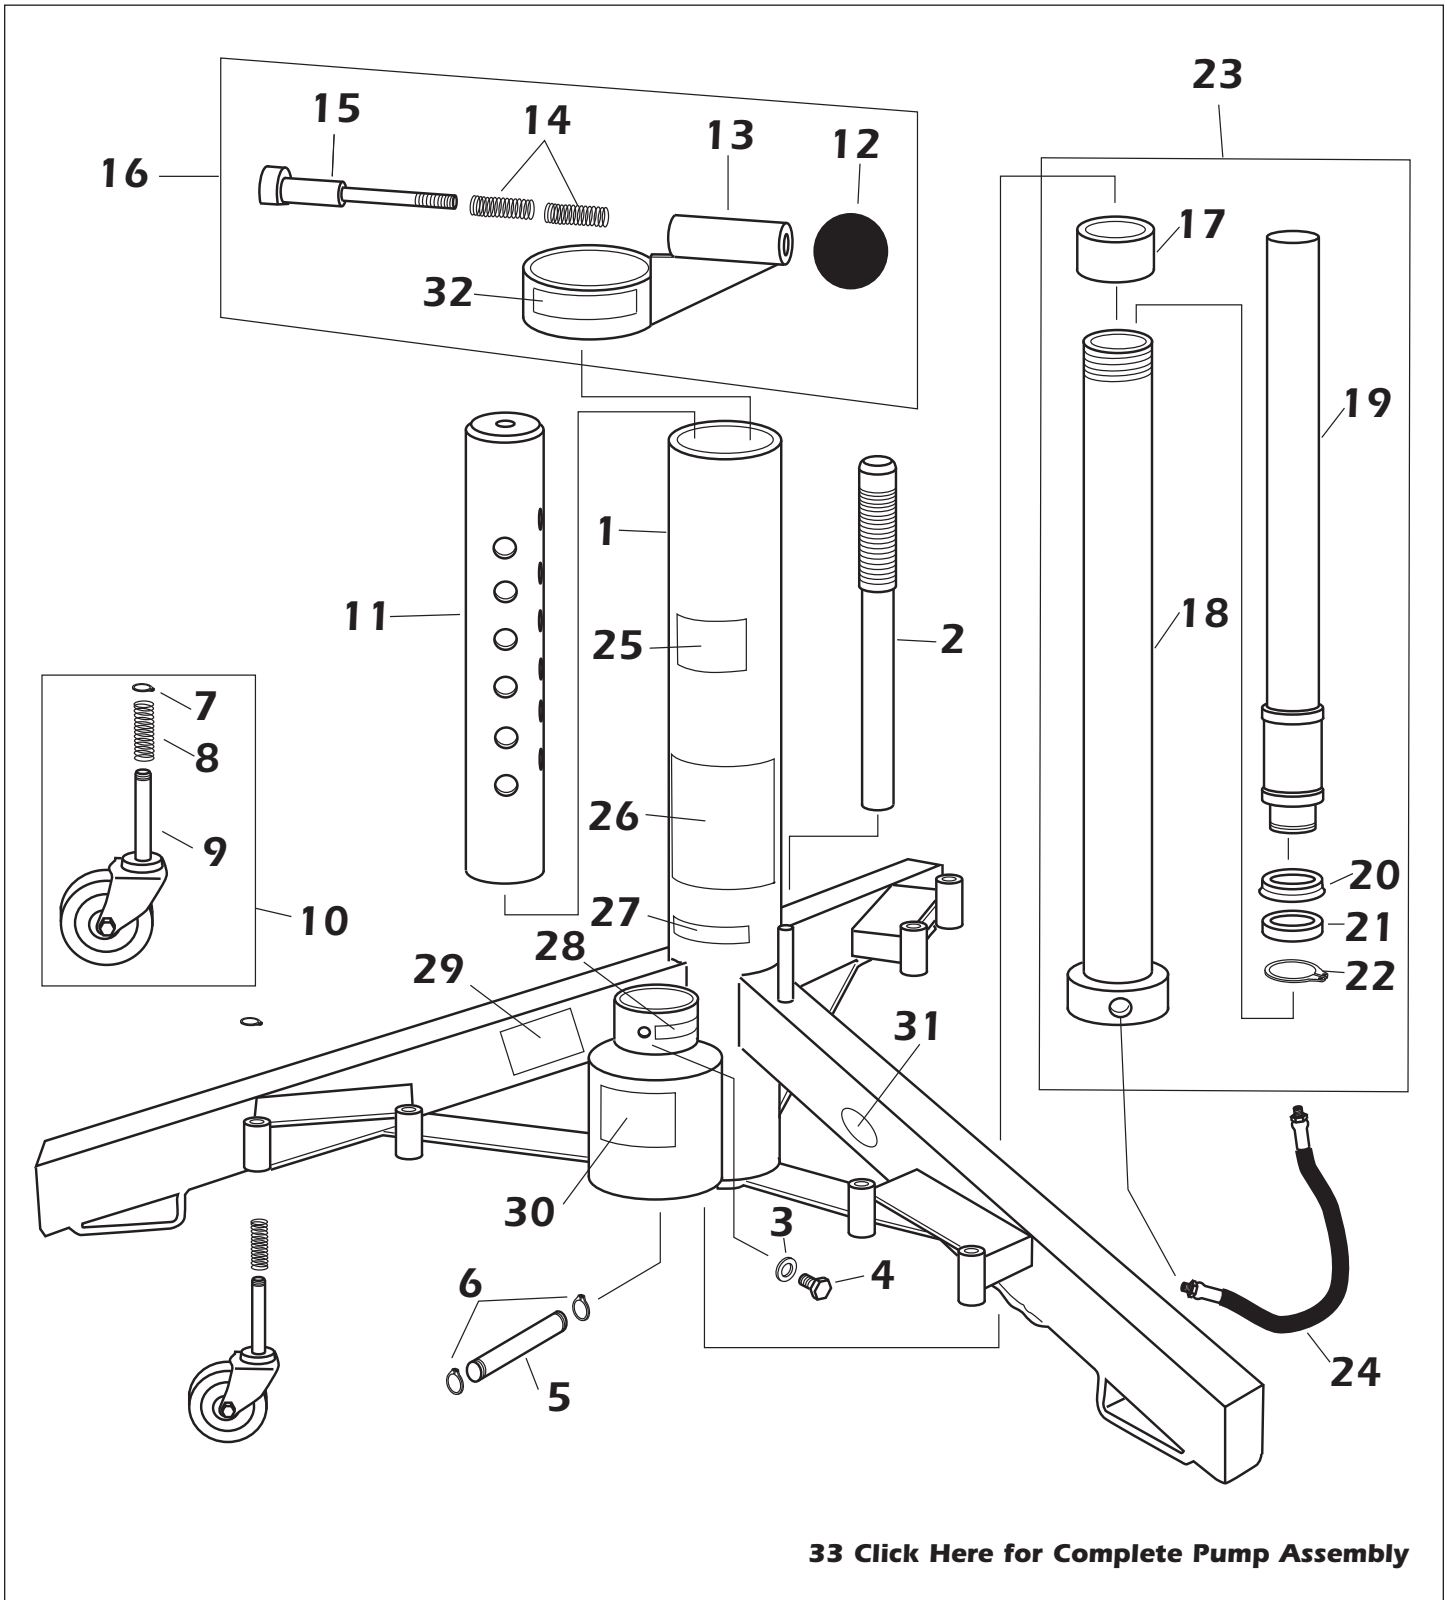

A300 Series Aircraft Jacks

Parts List

April 10, 2015

33 [Click Here for Complete Pump Assembly](#)

Parts List

No.	Part No.	Models	Description	#/Unit
1	A322B-B	A322B or A-10	Frame Weldment w/o Pump	1
1	A325B-B	A325B or A-2516	Frame Weldment w/o Pump	1
1	A328B-B	A328B or A-9	Frame Weldment w/o Pump	1
1	A330B-B	A330B or A-11	Frame Weldment w/o Pump	1
1	A334B-B	A334B or A-17	Frame Weldment w/o Pump	1
1	A334C-B	A334C or A-1724	Frame Weldment w/o Pump	1
1	A340C-B	A340C or A-15	Frame Weldment w/o Pump	1
1	A342B-B	A342B or A-13	Frame Weldment w/o Pump	1
1	A342C-B	A342C or A-1324	Frame Weldment w/o Pump	1
1	A355C-B	A355C or A-5524	Frame Weldment w/o Pump	1
1	A360A-B	A360A or A-60	Frame Weldment w/o Pump	1
2	EX-16	All Models	Extension Handle	1
3	5400	All Models	Teflon Washer	1
4	6235	All Models	Oil Fill Bolt	1
5	A300-19	All Models	Cylinder Retention Pin	1
6	6710	All Models	SR-75 Snap Rings	2
7	6700	All Models except A355C or A-5524	SR-50 Snap Rings	6
7	6700	A355C or A-5524	SR-50 Snap Rings	12
8	7430	All Models except A355C or A-5524	Caster Spring	6
8	7430	A355C or A-5524	Caster Spring	12
9	7215	All Models except A355C or A-5524	Caster	6
9	7215	A355C or A-5524	Caster	12
10	CWAC-A	All Models except A355C or A-5524	Caster Assembly (complete)	6
10	CWAC-A	A355C or A-5524	Caster Assembly (complete)	12
11	AT32222	A322B or A-10	Slide Tube	1
11	AT32525	A325B or A-2516	Slide Tube	1
11	AT32828	A328B or A-9	Slide Tube	1
11	AT33030	A330B or A-11	Slide Tube	1
11	AT33434	A334B, A334C, A-17 or A-1724	Slide Tube	1
11	AT34040	A340C or A-15	Slide Tube	1
11	AT34242	A342B, A342C, A-13 or A-1324	Slide Tube	1
11	AT35555	A355C or A-5524	Slide Tube	1
11	AT36060	A360A or A-60	Slide Tube	1
12	6180	All Models	Pull Knob	1
13	A300-E	All Models	Lock Pin Housing	1
14	7420	All Models	Spring	1
15	A300-24	All Models	Safety Lock Pin	1
16	A300-EA	All Models	Lock Pin Assembly (complete)	1
17	D150-2	A360A or A-60	Hydraulic Cylinder Cap	1
17	D175-2	A322B, A325B, A328B, A330B, A334B, A342B, A-9, A-10, A-11, A-13, A-17 and A-2516	Hydraulic Cylinder Cap	1
17	D-200-2	A334C, A340C, A342C, A355C, A-1324, A-15 and A-1724	Hydraulic Cylinder Cap	1
18	CW-A322B	A322B and A-10	Cylinder Weldment (only)	1
18	CW-A325B	A325B and A-2516	Cylinder Weldment (only)	1
18	CW-A328B	A328B and A-9	Cylinder Weldment (only)	1
18	CW-A330B	A330B and A-11	Cylinder Weldment (only)	1
18	CW-A334B	A334B and A-17	Cylinder Weldment (only)	1
18	CW-A334C	A334C and A-1724	Cylinder Weldment (only)	1
18	CW-A340C	A340C and A-15	Cylinder Weldment (only)	1
18	CW-A342B	A342B and A-13	Cylinder Weldment (only)	1
18	CW-A342C	A342C and A-1324	Cylinder Weldment (only)	1
18	CW-A355C	A355C and A-5524	Cylinder Weldment (only)	1
18	CWA360A	A360A and A-60	Cylinder Weldment (only)	1